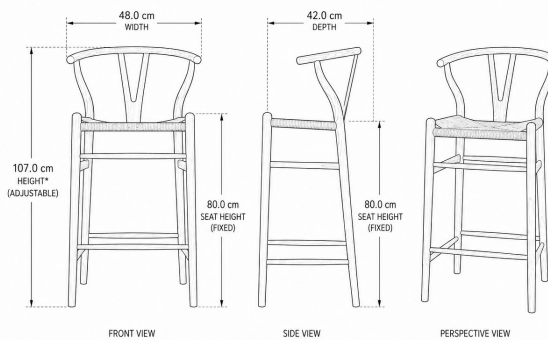

TECHNICAL SPECIFICATIONS:

KEY FEATURES:

Durable Construction

Solid Wood Frame

Lightweight

WOOD COLOUR VARIATIONS: