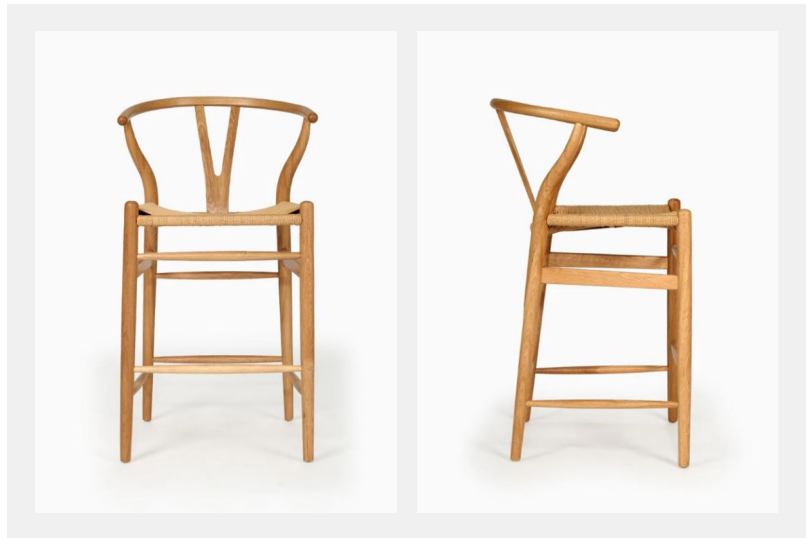

TECHNICAL DATA SHEET: WISHBONE Armchair

DIMENSIONS:

Width: 48 cm   Depth: 42 cm   Height: 80 cm   Seat Height: 107 cm

Crafted with a solid ash wood frame and a natural straw seat, this lightweight and durable bar stool features adjustable height and a contemporary design. It is available in a customisable range of paint finishes to suit any setting.

MATERIALS:

Ash solid wood frame; in natural straw seat