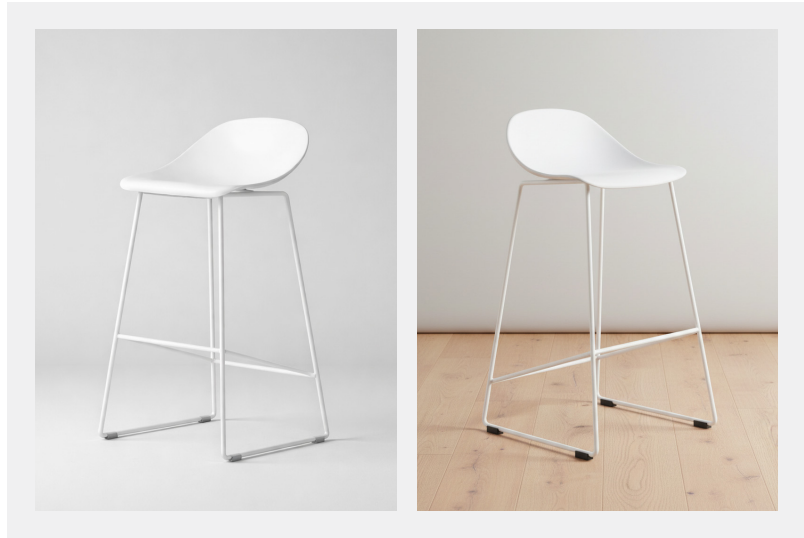

TECHNICAL DATA SHEET:

VINCY Stool

DIMENSIONS:

Width:	Depth:	Height:	Seat Height:
47.5 cm	46 cm	90 cm	65 cm

The Vincy stool features a clean, modern design with a durable, lightweight polypropylene seat and a sleek metal frame. Its contemporary aesthetic makes it ideal for kitchens, bars, or casual dining spaces.

MATERIALS:

Metal base, polypropylene seat

METAL BASE COLOR VARIATION	SEAT COLOR VARIATION
WHITE	WHITE

TECHNICAL SPECIFICATIONS:

KEY FEATURES:

Durable
Construction

Lightweight