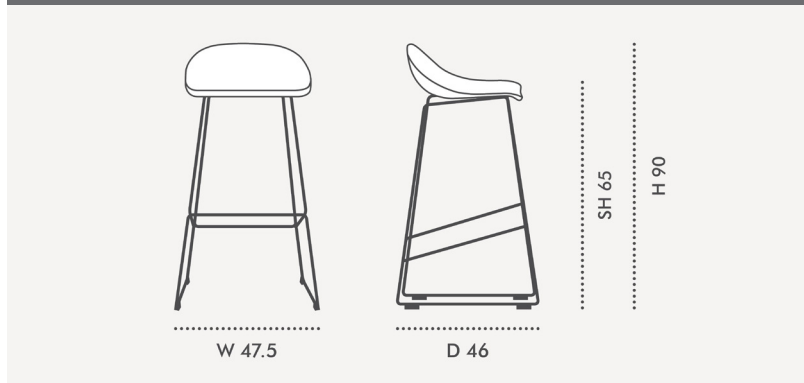

TECHNICAL DATA SHEET:

VINCY Stool

DIMENSIONS:

Width:	Depth:	Height:	Seat Height:
47.5 cm	46 cm	90 cm	65 cm

The Vincy stool features a clean, modern design with a durable, lightweight polypropylene seat and a sleek metal frame. Its contemporary aesthetic makes it ideal for kitchens, bars, or casual dining spaces.

MATERIALS:

Metal base, polypropylene seat

METAL BASE COLOR VARIATION	SEAT COLOR VARIATION
WHITE	WHITE

TECHNICAL SPECIFICATIONS:

KEY FEATURES:

Durable
Construction

Lightweight