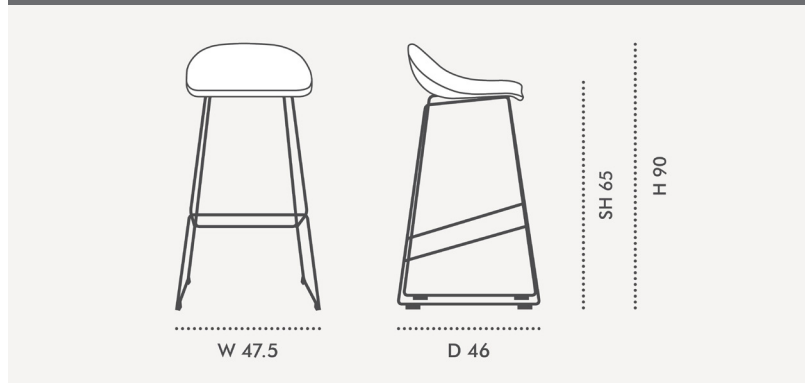

TECHNICAL SPECIFICATIONS:

KEY FEATURES:

Durable
Construction

Lightweight