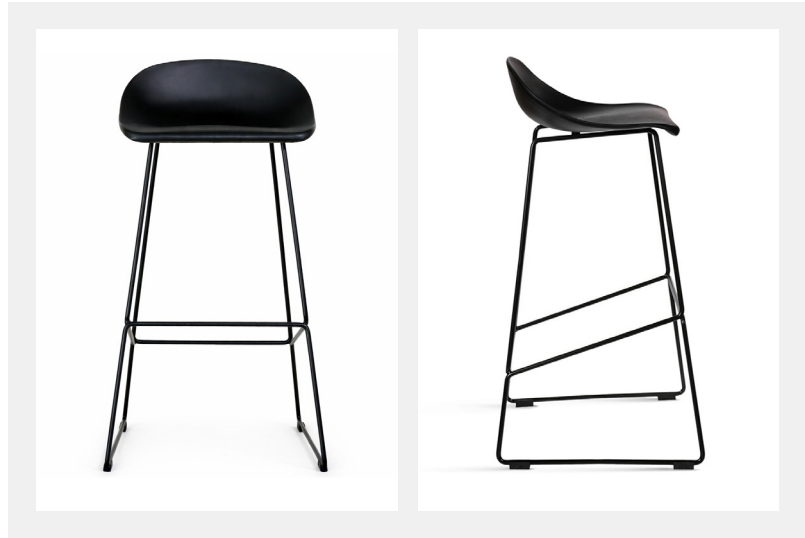

# TECHNICAL DATA SHEET: VINCY Stool

## DIMENSIONS:

Width:	Depth:	Height:	Seat Height:
47.5 cm	46 cm	90 cm	65 cm

The Vincy stool features a clean, modern design with a durable, lightweight polypropylene seat and a sleek metal frame. Its contemporary aesthetic makes it ideal for kitchens, bars, or casual dining spaces.

## MATERIALS:

Metal base, polypropylene seat

METAL BASE COLOR VARIATION	SEAT COLOR VARIATION
BLACK	BLACK

## KEY FEATURES:

Durable  
Construction

Lightweight