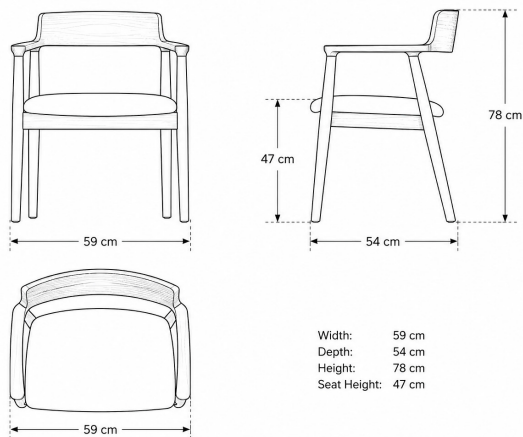

WOOD COLOUR VARIATIONS:

TECHNICAL SPECIFICATIONS:

KEY FEATURES:

Solid
Wood Frame

Comfort
Cushioning

Premium
Upholstery

Durable
Construction