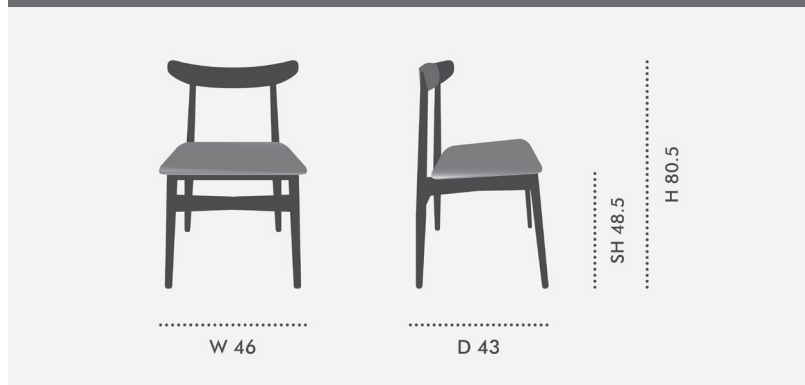

TECHNICAL DATA SHEET: TOKYO Chair

DIMENSIONS:

Width:	Depth:	Height:	Seat Height:
46 cm	43 cm	80.5 cm	48.5 cm

The Tokyo chair showcases a timeless minimalist design, crafted from solid beech wood and offered in a range of paint and fabric finishes. Its refined versatility makes it a perfect addition to both contemporary and classic dining settings.

MATERIALS:

Beech solid wood frame, polyurethane foam padding; adjustable leather or fabric upholstery.

WOOD COLOUR VARIATIONS:

TECHNICAL SPECIFICATIONS:

KEY FEATURES: