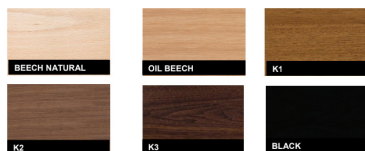

TECHNICAL DATA SHEET: TOKYO Chair

DIMENSIONS:

Width:	Depth:	Height:	Seat Height:
46 cm	43 cm	80.5 cm	48.5 cm

The Tokyo chair showcases a timeless minimalist design, crafted from solid beech wood and offered in a range of paint and fabric finishes. Its refined versatility makes it a perfect addition to both contemporary and classic dining settings.

MATERIALS:

Beech solid wood frame, polyurethane foam padding; adjustable leather or fabric upholstery.

WOOD COLOUR VARIATIONS:

TECHNICAL SPECIFICATIONS:

KEY FEATURES: