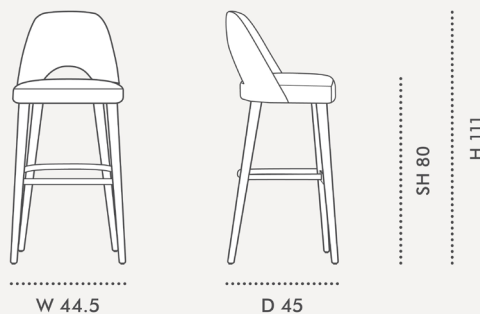

TECHNICAL SPECIFICATIONS:

KEY FEATURES:

Solid
Wood Frame

Comfort
Cushioning

Premium
Upholstery

Durable
Construction