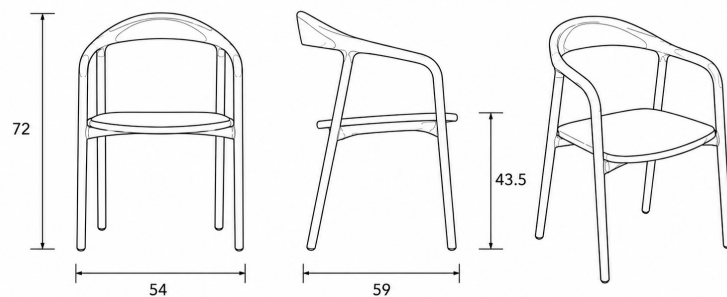

TECHNICAL SPECIFICATIONS: