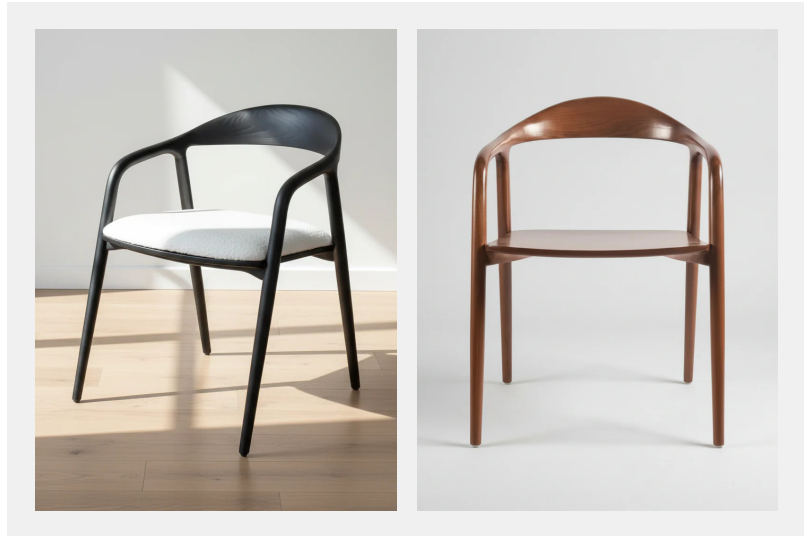

## DIMENSIONS:

Width:	Depth:	Height:	Seat Height:
54 cm	59 cm	72 cm	43.5 cm

The Tate armchair offers a perfect blend of sophistication and contemporary practicality. Crafted from solid ash wood, it combines strength with elegant design and is available in a variety of paint and fabric finishes, it effortlessly elevates any dining space.

## MATERIALS:

Ash solid wood frame; in natural straw seat

Ash Wood

## WOOD COLOUR VARIATIONS: