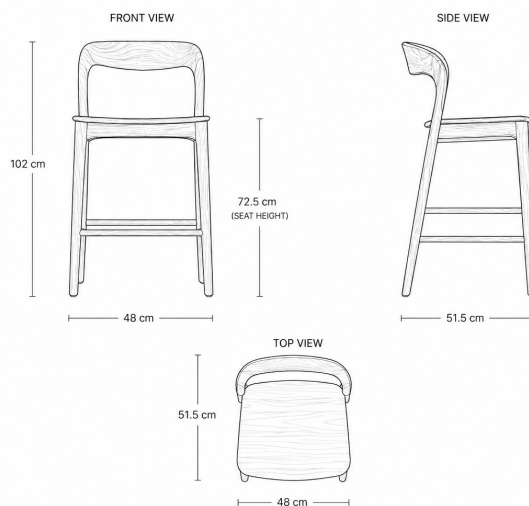

TECHNICAL SPECIFICATIONS:

KEY FEATURES:

Durable Construction

Solid Wood Frame

Sustainable Materials

UV Resistant