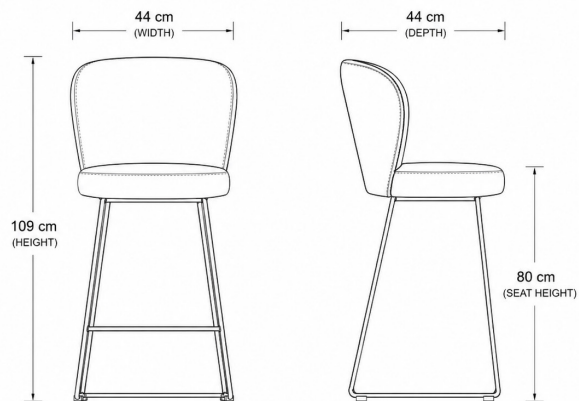

TECHNICAL DATA SHEET: SOUL Stool

DIMENSIONS:

Width:	Depth:	Height:	Seat Height:
44 cm	44 cm	109 cm	80 cm

Where sleek minimalism meets refined comfort. The SOUL stool is fully upholstered with a graceful curved backrest and customisable upholstery, it elevates kitchens and bars into spaces of understated elegance and modern sophistication.

- **Height is adjustable
- **Seat Height is adjustable

MATERIALS:

Metal base, polyurethane foam padding; adjustable leather or fabric upholstery

TECHNICAL SPECIFICATIONS:

KEY FEATURES:

- Durable Construction
- Lightweight
- Solid Metal Frame