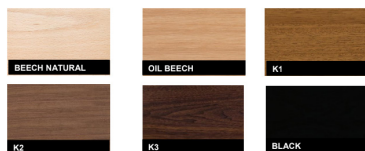

## DIMENSIONS:

Width:	Depth:	Height:	*Dimensions
120Ø cm	120Ø cm	76 cm	are adjustable

An epitome of contemporary sophistication, the Sendai Dining Table seamlessly fuses refined design with exceptional craftsmanship. Designed to stand as a striking centerpiece, its capsule-shaped tabletop is crafted from solid oak, where rich, textured grain ensures every surface is uniquely expressive.

## WOOD COLOUR VARIATIONS:

## CERAMIC COLOR VARIATIONS: