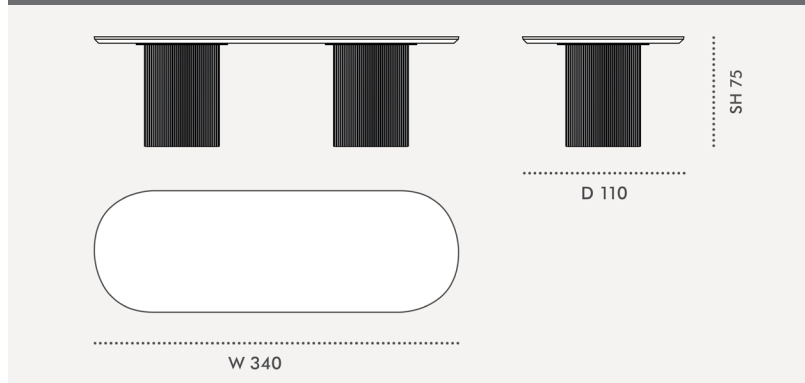

TECHNICAL SPECIFICATIONS: