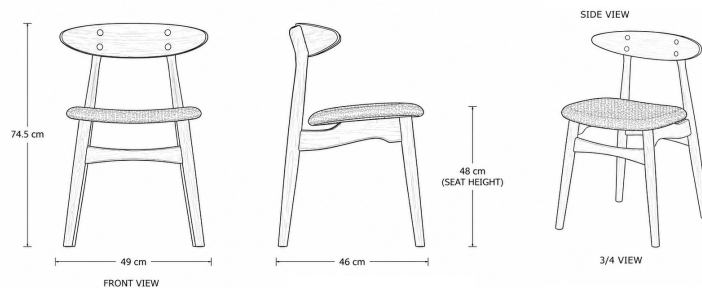

TECHNICAL SPECIFICATIONS: