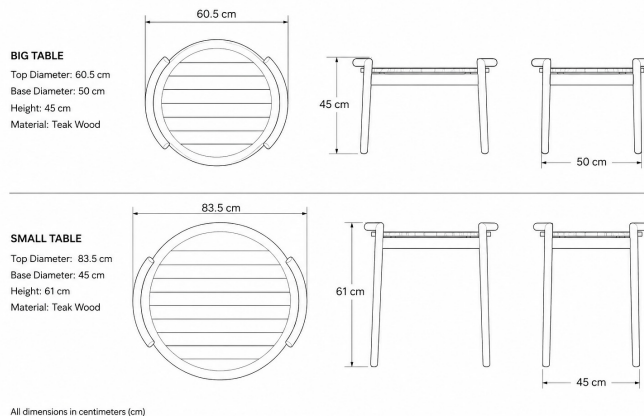

TECHNICAL DATA SHEET: OLENA Coffee Table

DIMENSIONS:

Big: 60.5 (Diameter) x 50 (Diameter) x 45 cm
Small: 83.5 (Diameter) x 45 (Diameter) x 61 cm

The Olena coffee table set is a versatile, lightweight ensemble crafted from solid teak wood with a natural finish. Defined by warm tones and gentle curves, it brings effortless style and functionality to any indoor or outdoor living space.

MATERIALS:

Teak Solid Wood Frame

Teak Wood

TECHNICAL SPECIFICATIONS:

KEY FEATURES:

Durable
Construction

Solid
Wood Frame

Lightweight