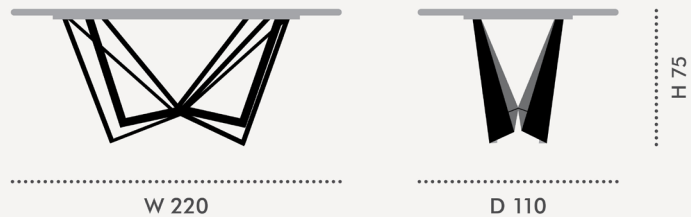

TECHNICAL DATA SHEET: NUOVO Dining Table

DIMENSIONS:

Width: 220 cm Depth: 110 cm Height: 75 cm

The Nuovo dining table exudes contemporary elegance, featuring a marble-effect ceramic top paired with a metal steel base that highlights its bold, angular design. Available with solid wood, HPL, or ceramic tops, it serves as a striking centerpiece, elevating any modern dining setting with refined sophistication.

MATERIALS:

Hpl or ceramic top
or solid wood
Frame steel

*Top dimensions
are adjustable /
minimum top width
220cm

TECHNICAL SPECIFICATIONS:

KEY FEATURES:

Durable
Construction

Steel Frame

HPL TOP COLLECTION