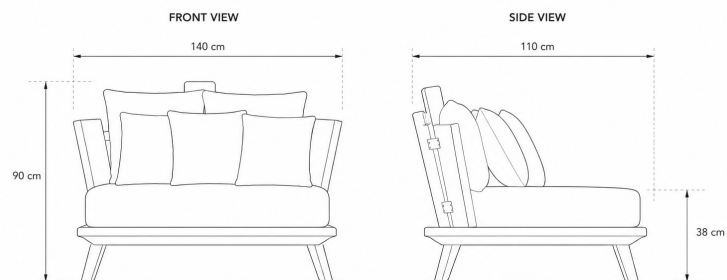

TECHNICAL SPECIFICATIONS:

KEY FEATURES:

Durable
Construction

Comfort
Cushioning

Premium
Upholstery

Solid
Wood Frame