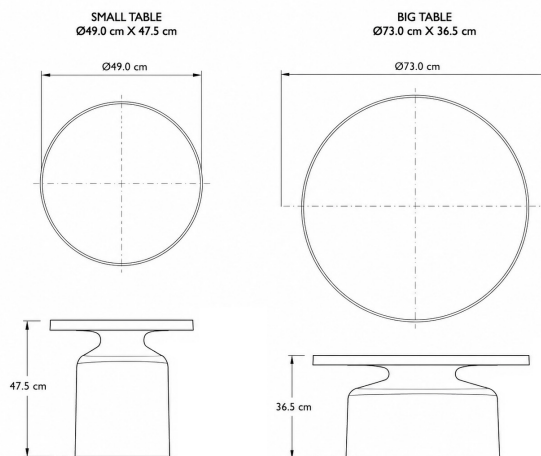

TECHNICAL SPECIFICATIONS:

KEY FEATURES:

Durable
Construction

Solid Metal
Frame