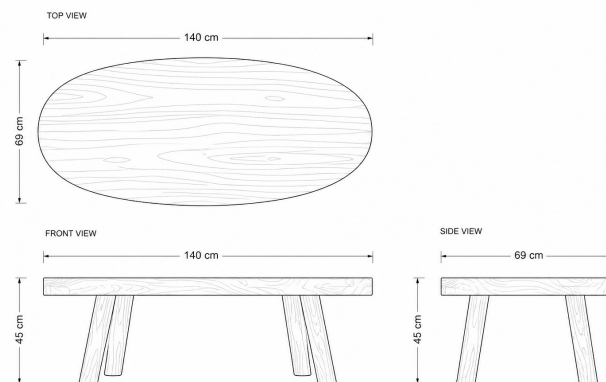

TECHNICAL DATA SHEET: MESOGEIOS Coffee Table

DIMENSIONS:

Width: 140 cm Depth: 69 cm Height: 45 cm

Crafted from solid oak or Iroko wood, this coffee table offers a warm, natural presence with timeless durability. Available in a selection of finishes, it is a versatile and elegant addition to both interior and exterior settings.

MATERIALS:

Iroko Solid Wood

Iroko Wood

TECHNICAL SPECIFICATIONS:

KEY FEATURES:

Durable
Construction

Solid
Wood Frame