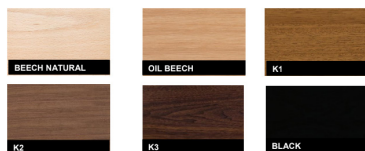

TECHNICAL DATA SHEET: MAYORKA Armchair

DIMENSIONS:

| | | | |
|--------|--------|---------|--------------|
| Width: | Depth: | Height: | Seat Height: |
| 48 cm | 47 cm | 74.5 cm | 45 cm |

Available in natural, dark brown, or black finish, the Mayorka armchair showcases a sturdy beech wood structure enhanced by a refined semi-gloss finish. Designed for versatility, it is equally suited to dining areas, bedrooms, or lounge spaces.

The harmonious combination of solid beech wood and woven rattan creates a sense of balance and simplicity, bringing warmth, texture, and understated elegance to any interior.

MATERIALS:

Beech solid wood frame, polyurethane foam padding; adjustable leather or fabric upholstery.

WOOD COLOUR VARIATIONS:

TECHNICAL SPECIFICATIONS:

KEY FEATURES:

Durable
Construction

Comfort
Cushioning

Premium
Upholstery

Solid
Wood Frame