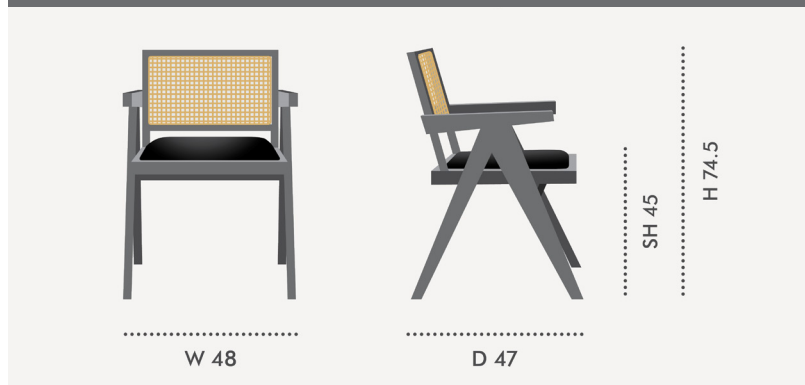

TECHNICAL DATA SHEET: MAYORKA Armchair

DIMENSIONS:

| | | | |
|--------|--------|---------|--------------|
| Width: | Depth: | Height: | Seat Height: |
| 48 cm | 47 cm | 74.5 cm | 45 cm |

Available in natural, dark brown, or black finish, the Mayorka armchair showcases a sturdy beech wood structure enhanced by a refined semi-gloss finish. Designed for versatility, it is equally suited to dining areas, bedrooms, or lounge spaces.

The harmonious combination of solid beech wood and woven rattan creates a sense of balance and simplicity, bringing warmth, texture, and understated elegance to any interior.

MATERIALS:

Beech solid wood frame, polyurethane foam padding; adjustable leather or fabric upholstery.

WOOD COLOUR VARIATIONS:

TECHNICAL SPECIFICATIONS:

KEY FEATURES:

Durable
Construction

Comfort
Cushioning

Premium
Upholstery

Solid
Wood Frame