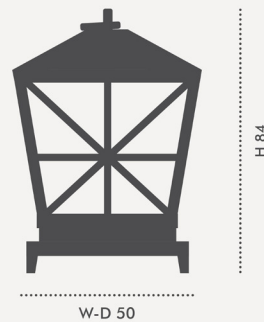

TECHNICAL DATA SHEET: KYOTO Floor Lamp

DIMENSIONS:

Width: 50 cm Depth: 50 cm Height: 84 cm

This outdoor candle floor lamp, crafted from solid teak wood, infuses any space with warmth and character. When lit, it casts captivating patterns while providing gentle, functional illumination, perfect for creating a welcoming and stylish outdoor ambiance.

MATERIALS:

Solid Teak Wood

Teak Wood

TECHNICAL SPECIFICATIONS:

KEY FEATURES:

Durable
Construction

Solid
Wood Frame