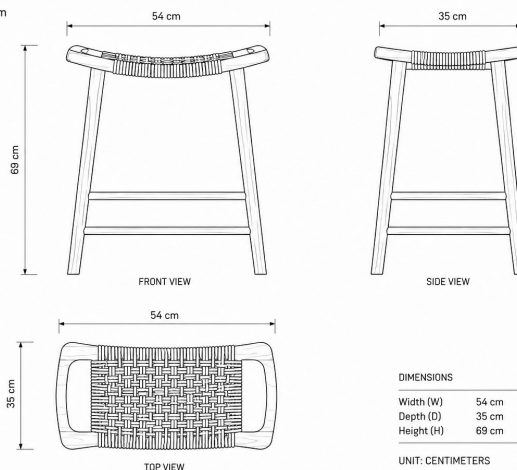

# TECHNICAL DATA SHEET: KIMORA Light Stool 69cm

## DIMENSIONS:

Width: 54 cm    Depth: 35 cm    Height: 69 cm

Crafted from solid teak wood with a synthetic straw seat and a natural finish, this lightweight stool combines warmth, versatility, and practicality. Its natural tones and refined simplicity make it an ideal choice for both indoor and outdoor settings.

## TECHNICAL SPECIFICATIONS:

HIGH STOOL  
W54 x D35 x H69 cm