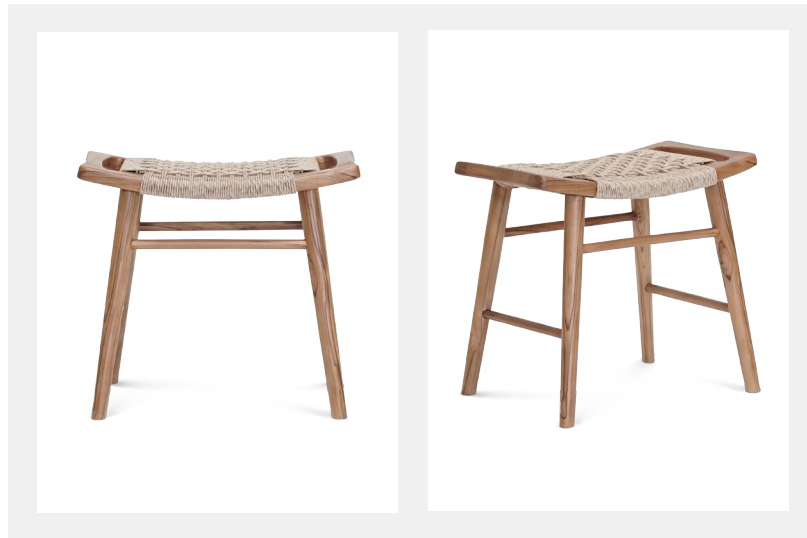

TECHNICAL DATA SHEET: KIMORA Light Stool 50cm

DIMENSIONS:

Width: 54 cm Depth: 35 cm Height: 49 cm

Crafted from solid teak wood with a synthetic straw seat and a natural finish, this lightweight stool combines warmth, versatility, and practicality. Its natural tones and refined simplicity make it an ideal choice for both indoor and outdoor settings.

MATERIALS:

Teak Solid Wood Frame

Teak Wood

TECHNICAL SPECIFICATIONS:

STOOL
W53 x D35 x H49 cm

FRONT VIEW

SIDE VIEW

TOP VIEW

DIMENSIONS

Width (W)	53 cm
Depth (D)	35 cm
Height (H)	49 cm

UNIT: CENTIMETERS

KEY FEATURES:

Durable
Construction

Solid
Wood Frame

Sustainable
Materials

UV
Resistant