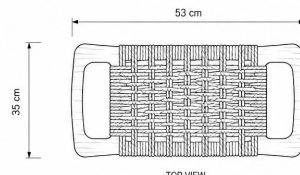

TECHNICAL DATA SHEET: KIMORA Light Stool 50cm

DIMENSIONS:

Width: 54 cm Depth: 35 cm Height: 49 cm

Crafted from solid teak wood with a synthetic straw seat and a natural finish, this lightweight stool combines warmth, versatility, and practicality. Its natural tones and refined simplicity make it an ideal choice for both indoor and outdoor settings.

MATERIALS:

Teak Solid Wood Frame

Teak Wood

TECHNICAL SPECIFICATIONS:

STOOL
W53 x D35 x H49 cm

FRONT VIEW

SIDE VIEW

TOP VIEW

DIMENSIONS

Width (W)	53 cm
Depth (D)	35 cm
Height (H)	49 cm

UNIT: CENTIMETERS

KEY FEATURES:

Durable
Construction

Solid
Wood Frame

Sustainable
Materials

UV
Resistant