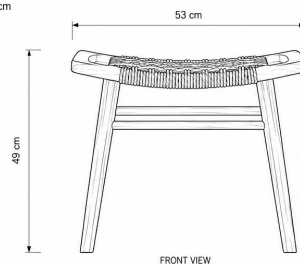

TECHNICAL DATA SHEET: KIMORA Light Stool 50cm

DIMENSIONS:

Width: 54 cm Depth: 35 cm Height: 49 cm

Crafted from solid teak wood with a synthetic straw seat and a natural finish, this lightweight stool combines warmth, versatility, and practicality. Its natural tones and refined simplicity make it an ideal choice for both indoor and outdoor settings.

MATERIALS:

Teak Solid Wood Frame

Teak Wood

TECHNICAL SPECIFICATIONS:

STOOL
W53 x D35 x H49 cm

FRONT VIEW

SIDE VIEW

TOP VIEW

DIMENSIONS

Width (W)	53 cm
Depth (D)	35 cm
Height (H)	49 cm

UNIT: CENTIMETERS

KEY FEATURES:

Durable
Construction

Solid
Wood Frame

Sustainable
Materials

UV
Resistant