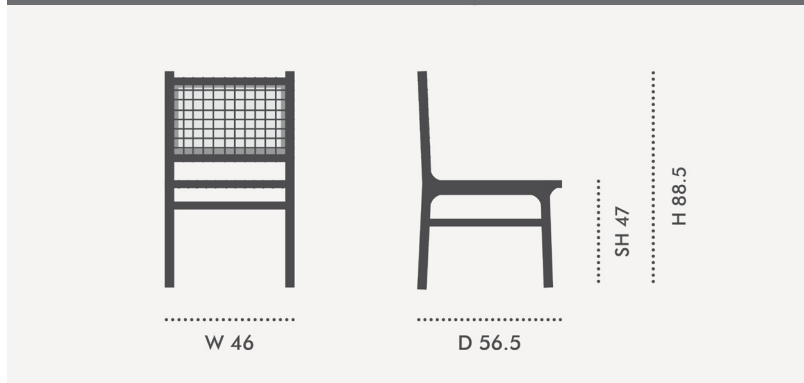

TECHNICAL SPECIFICATIONS:

KEY FEATURES:

Durable
Construction

Solid
Wood Frame