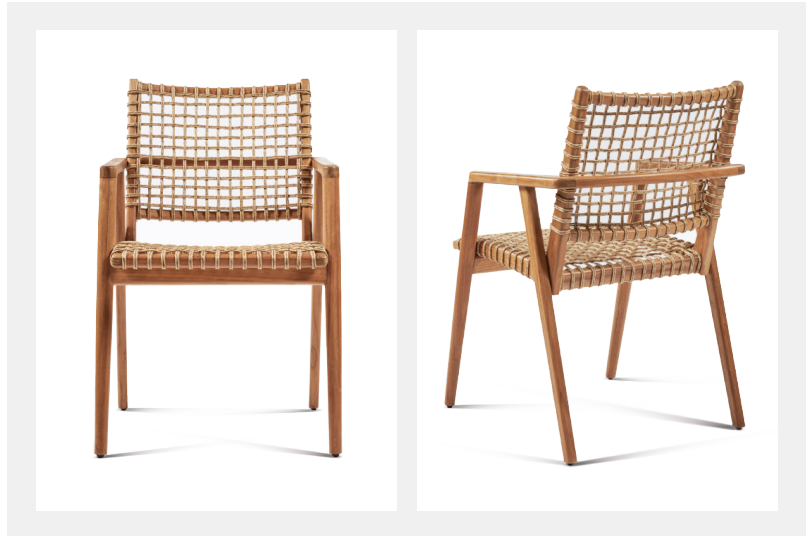

# TECHNICAL DATA SHEET: KIMORA Armchair

## DIMENSIONS:

Width:	Depth:	Height:	Seat Height:
53 cm	61 cm	83 cm	44.5 cm

The Kimora armchair brings timeless elegance and comfort to any outdoor space. Crafted from premium teak, it features a handwoven synthetic rope seat and backrest that blend natural warmth with modern durability. The rich teak frame complements the textured rope, creating a refined, relaxed aesthetic for patios, gardens, or balconies. Its ergonomic design ensures supportive comfort, perfect for casual gatherings or sophisticated outdoor living.

## MATERIALS:

Teak + euroash solid wood frame, with handmade straw seat.

Teak Wood

## KEY FEATURES:

Durable  
Construction

Solid  
Wood Frame