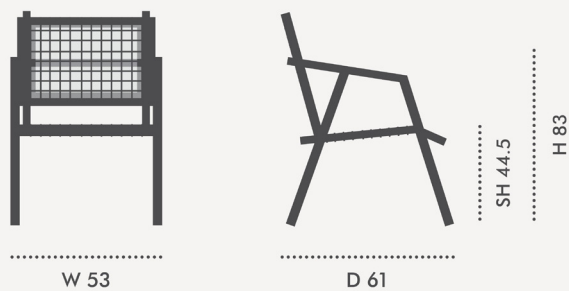

TECHNICAL SPECIFICATIONS: