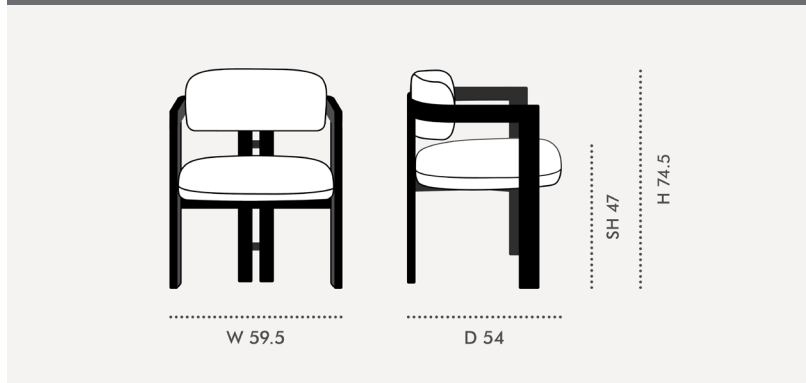

TECHNICAL DATA SHEET: KENZO Armchair

DIMENSIONS:

Width:	Depth:	Height:	Seat Height:
59.5 cm	54 cm	74.5 cm	47 cm

Crafted from solid beech wood, the Kenzo Armchair features a gracefully curved backrest that introduces a contemporary accent to its timeless silhouette. Designed to elevate any dining experience, it combines refined craftsmanship with elegant comfort.

MATERIALS:

Beech solid wood frame, polyurethane foam padding; adjustable leather or fabric upholstery.

WOOD COLOUR VARIATIONS:

TECHNICAL SPECIFICATIONS:

KEY FEATURES: