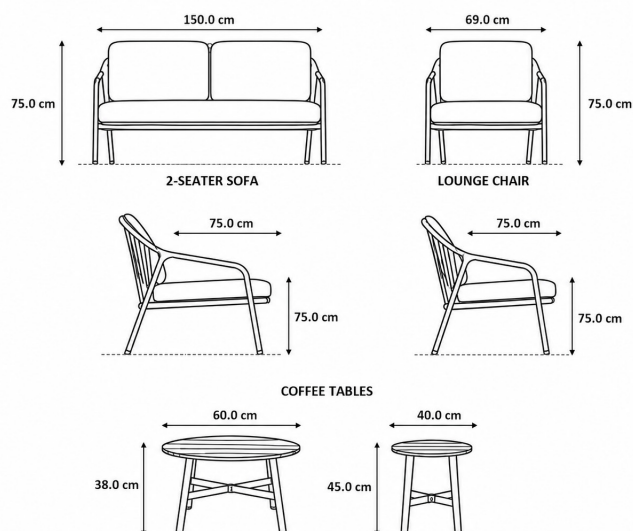

TECHNICAL SPECIFICATIONS:

KEY FEATURES:

Durable Construction

Aluminum frame

Lightweight

Stackable

UV Resistant