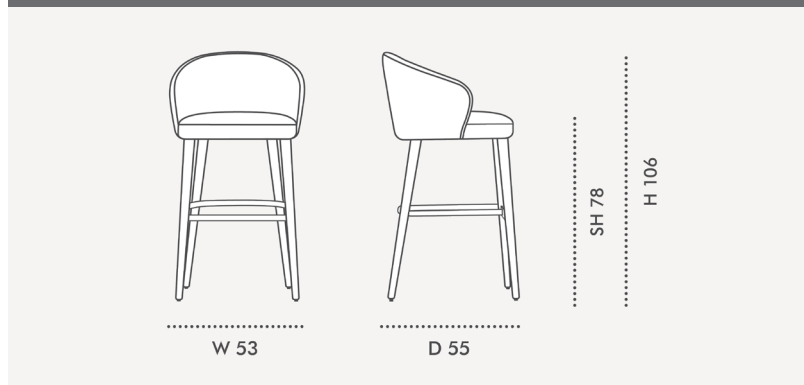

TECHNICAL DATA SHEET: HUGO Chair

DIMENSIONS:

Width:	Depth:	Height:	Seat Height:
53 cm	55 cm	106 cm	78 cm

This Hugo stool features a button-tufted upholstered back, evoking timeless Chesterfield-inspired elegance. It perfectly elevates any bar setting, and brings sophistication and style to every space.

MATERIALS:

Beech solid wood frame, polyurethane foam padding; adjustable leather or fabric upholstery.

WOOD COLOUR VARIATIONS:

TECHNICAL SPECIFICATIONS:

KEY FEATURES:

Solid Wood Frame

Comfort Cushioning

Premium Upholstery