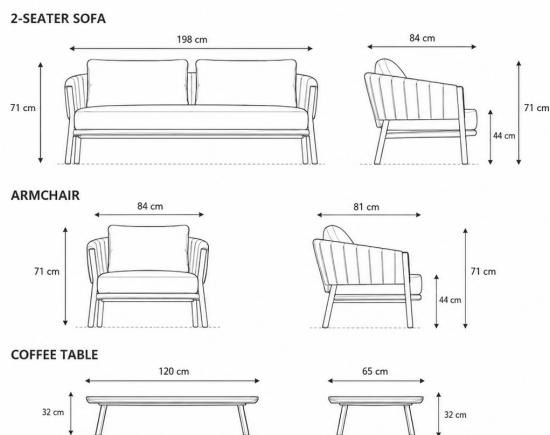

# TECHNICAL DATA SHEET: GRID Sofa Set

## DIMENSIONS:

2-Seater Sofa: W198 x D84 x H71 - SH44 cm  
 Armchair: W84 x D81 x H71 - SH44 cm

Crafted from powder-coated aluminum and upholstered in weather-resistant fabric, this sophisticated outdoor sofa set is available in Taupe or Anthracite finishes. Comprising a three-seater sofa, two lounge chairs, and a coordinating coffee table, the set combines contemporary design with seamless harmony, creating a stylish and comfortable space for enjoying the outdoors.

## MATERIALS:

Aluminum frame in powder coating, in rope design.  
 Rope with rubber inside  
 Cushion seat in waterproof leatherette fabric.  
 Weatherproof and sunlight (UV) structure. Stackable.

## TECHNICAL SPECIFICATIONS:

2-SEATER SOFA: W198 x D84 x H71 - SH44 cm  
 ARMCHAIR: W84 x D81 x H71 - SH44 cm  
 COFFEE TABLE: W120 x D65 x H32 cm