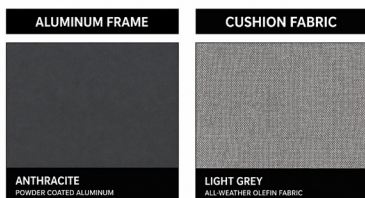

## DIMENSIONS:

2-Seater Sofa: W198 x D84 x H71 - SH44 cm  
 Armchair: W84 x D81 x H71 - SH44 cm

Crafted from powder-coated aluminum and upholstered in weather-resistant fabric, this sophisticated outdoor sofa set is available in Taupe or Anthracite finishes. Comprising a three-seater sofa, two lounge chairs, and a coordinating coffee table, the set combines contemporary design with seamless harmony, creating a stylish and comfortable space for enjoying the outdoors.

## MATERIALS:

Aluminum frame in powder coating, in rope design.  
 Rope with rubber inside  
 Cushion seat in waterproof leatherette fabric.  
 Weatherproof and sunlight (UV) structure. Stackable.