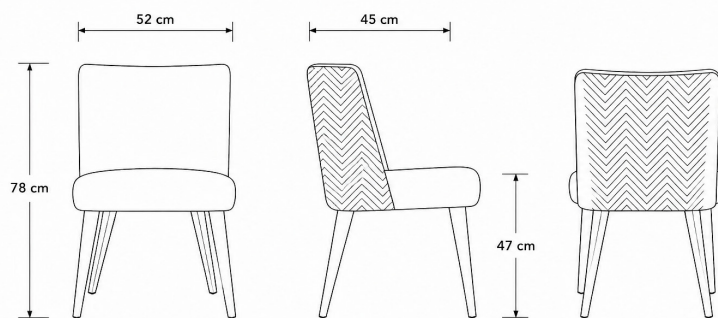

TECHNICAL DATA SHEET: FLEXY Chair

DIMENSIONS:

Width:	Depth:	Height:	Seat Height:
52 cm	45 cm	78 cm	47 cm

Offering unparalleled comfort and a fully customisable selection of fabrics and finishes, this dining chair is the ideal addition to any dining setting elevating it with style and sophistication.

MATERIALS:

Beech solid wood frame, polyurethane foam padding; adjustable leather or fabric upholstery.

WOOD COLOUR VARIATIONS:

TECHNICAL SPECIFICATIONS:

Width:	52 cm
Depth:	45 cm
Height:	78 cm
Seat Height:	47 cm