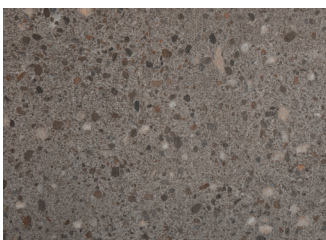

TECHNICAL DATA SHEET: ESSENCE Dining Table

DIMENSIONS:

Width: 150 cm (Diameters)

Height: 71 cm

The Essence round dining table exudes sophisticated beauty and impeccable craftsmanship. Its solid oak top showcases a textured, natural grain with chamfered edges, ensuring each piece is uniquely distinct. The base, composed of solid individual wooden slats, combines strength with a sense of visual lightness, creating a striking balance between form and function. Available in a curated selection of wood finishes, the Essence dining table is a timeless centerpiece for refined dining interiors.

MATERIALS:

Oak solid wood raw frame, adjustable top in HPL or Ceramic or Solid wood

TECHNICAL SPECIFICATIONS:

KEY FEATURES:

CERAMIC COLOR VARIATIONS:

HPL TOP COLLECTION

3103

5054

1464

1452

3327 PORFIDO CHIARO

3482 SAMAS URBAN

2810

2853

3379 ATENA GRIGIO

3522 MARMO GUATEMALA