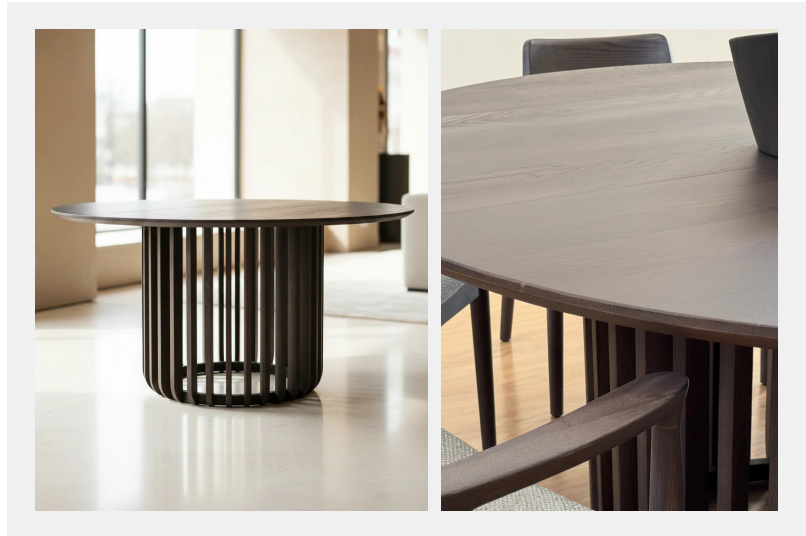

TECHNICAL DATA SHEET: ESSENCE Dining Table

DIMENSIONS:

Width: 150 cm (Diameters)

Height: 71 cm

The Essence round dining table exudes sophisticated beauty and impeccable craftsmanship. Its solid oak top showcases a textured, natural grain with chamfered edges, ensuring each piece is uniquely distinct. The base, composed of solid individual wooden slats, combines strength with a sense of visual lightness, creating a striking balance between form and function. Available in a curated selection of wood finishes, the Essence dining table is a timeless centerpiece for refined dining interiors.

MATERIALS:

Oak solid wood raw frame, adjustable top in HPL or Ceramic or Solid wood

TECHNICAL SPECIFICATIONS:

KEY FEATURES:

CERAMIC COLOR VARIATIONS:

HPL TOP COLLECTION

3103

5054