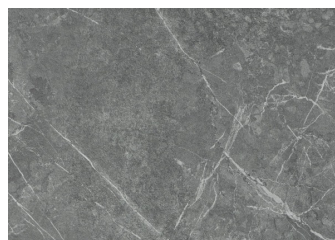

TECHNICAL DATA SHEET: ESSENCE Dining Table

DIMENSIONS:

Width: 150 cm (Diameters)

Height: 71 cm

The Essence round dining table exudes sophisticated beauty and impeccable craftsmanship. Its solid oak top showcases a textured, natural grain with chamfered edges, ensuring each piece is uniquely distinct. The base, composed of solid individual wooden slats, combines strength with a sense of visual lightness, creating a striking balance between form and function. Available in a curated selection of wood finishes, the Essence dining table is a timeless centerpiece for refined dining interiors.

MATERIALS:

Oak solid wood raw frame, adjustable top in HPL or Ceramic or Solid wood

TECHNICAL SPECIFICATIONS:

KEY FEATURES:

CERAMIC COLOR VARIATIONS:

HPL TOP COLLECTION

3103

5054

1464

1452

3327 PORFIDO CHIARO

3482 SAMAS URBAN

2810

2853

3379 ATENA GRIGIO

3522 MARMO GUATEMALA