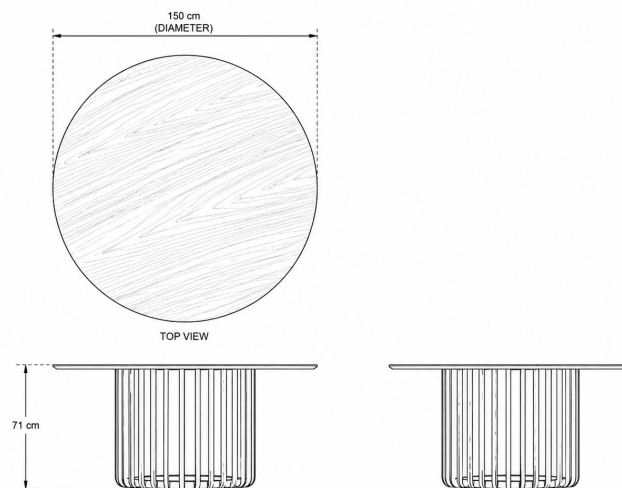

TECHNICAL DATA SHEET: ESSENCE Dining Table

DIMENSIONS:

Width: 150 cm (Diameters)

Height: 71 cm

The Essence round dining table exudes sophisticated beauty and impeccable craftsmanship. Its solid oak top showcases a textured, natural grain with chamfered edges, ensuring each piece is uniquely distinct. The base, composed of solid individual wooden slats, combines strength with a sense of visual lightness, creating a striking balance between form and function. Available in a curated selection of wood finishes, the Essence dining table is a timeless centerpiece for refined dining interiors.

MATERIALS:

Oak solid wood raw frame, adjustable top in HPL or Ceramic or Solid wood

TECHNICAL SPECIFICATIONS:

KEY FEATURES:

CERAMIC COLOR VARIATIONS:

HPL TOP COLLECTION

3103

5054