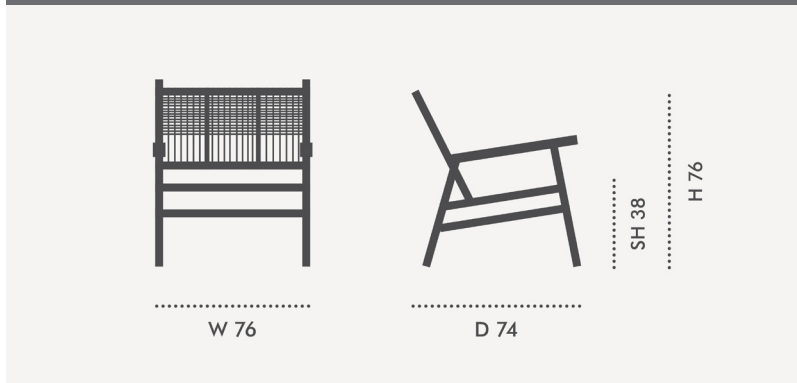

TECHNICAL SPECIFICATIONS:

KEY FEATURES:

Durable
Construction

Solid
Wood Frame

Sustainable
Materials

UV
Resistant