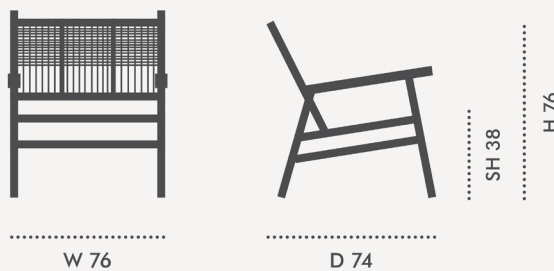

TECHNICAL SPECIFICATIONS: