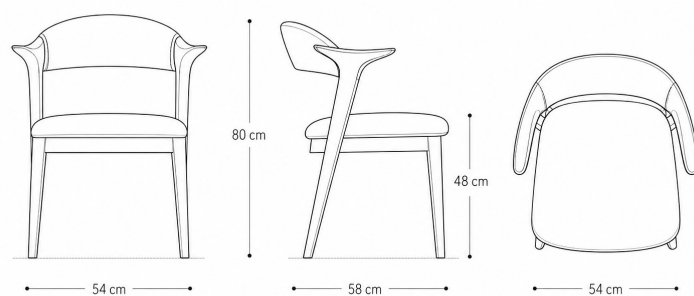

TECHNICAL DATA SHEET: ELIA Dining Chair

DIMENSIONS:

Width:	Depth:	Height:	Seat Height:
54 cm	58 cm	80 cm	48 cm

The Elia Chair is a Mid-Century Modern statement piece defined by its striking, organic design. Its standout feature is the pair of sculpted, shaped armrests that flow seamlessly into a curved backrest, offering an artistic take on classic Scandinavian minimalism. Built with clean, tapered legs that create a lightweight and floating silhouette, the chair contrasts a dark, near-black wood frame with textured burgundy fabric. This rich color combination brings a luxurious, sophisticated aesthetic to any dining space.

MATERIALS:

Beech solid wood frame, polyurethane foam padding; adjustable leather or fabric upholstery.

WOOD COLOUR VARIATIONS:

TECHNICAL SPECIFICATIONS:

Elia Chair

DIMENSIONS

Width 54 cm	Depth 58 cm	Height 80 cm	Seat Height 48 cm
----------------	----------------	-----------------	----------------------