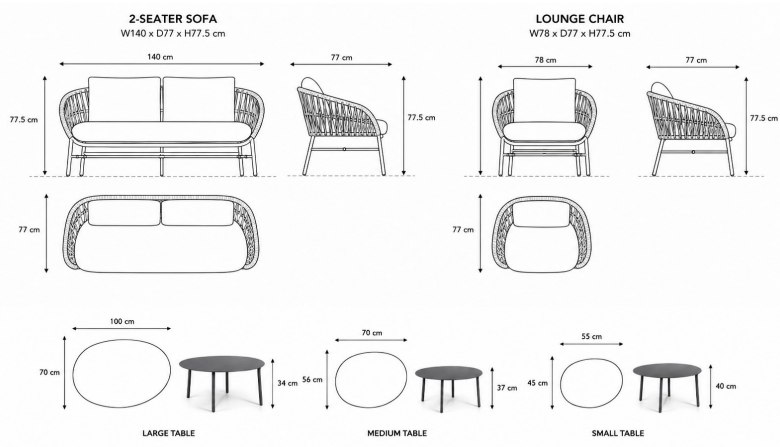

TECHNICAL DATA SHEET: DROP Sofa Set

DIMENSIONS:

2-Seater sofa: W140 x D77 x H77.5 cm
 Lounge chair: W78 x D77 x H77.5 cm

The Drop sofa set features a durable solid aluminum design accented with rectilinear modern lines in the rope detailing. Its lightweight aluminum frame creates a featherweight feel, making the pieces easy to handle and reposition. Upholstered in element-resistant fabric, the set includes a two-seater sofa, two lounge chairs, and coordinating coffee tables. Finished in a modern anthracite tone, it delivers contemporary style with practical outdoor performance. This set comes with a two seater sofa and two lounges.

MATERIALS:

Aluminum frame in powder coating, in rope design.
 Rope with rubber inside
 Cushion seat in waterproof leatherette fabric.
 Weatherproof and sunlight (UV) structure. Stackable.

TECHNICAL SPECIFICATIONS:

* All dimensions are in centimeters.

KEY FEATURES: