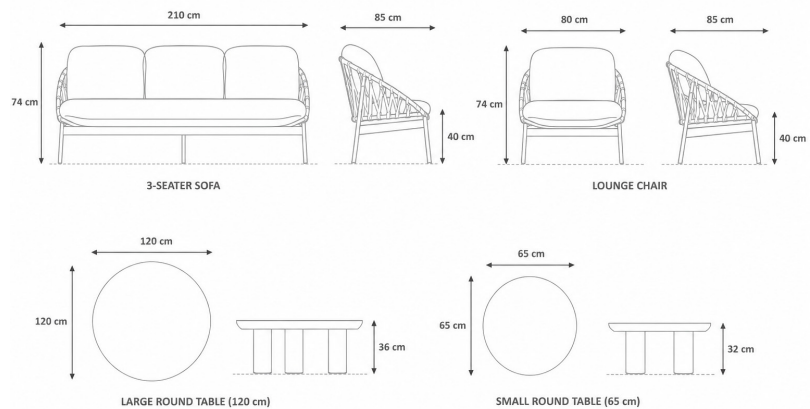

## DIMENSIONS:

3-Seater sofa: W210 x D85 x H74 - SH40 cm  
 Lounge chair: W80 x D85 x H74 - SH40 cm

The Dezza set combines refined comfort with effortless elegance, comprising a three-seater sofa, two armchairs, and a coordinating coffee table. Crafted from lightweight, weather-resistant aluminum in either taupe or anthracite finishes, it offers lasting durability with minimal maintenance. All-weather cushions upholstered in Olefin performance fabric provide resistance to UV rays, mold, mildew, fading, and water, making the Dezza set an ideal choice for chic, timeless outdoor living.

## MATERIALS:

Aluminum frame in powder coating, in rope design.  
 Rope with rubber inside  
 Cushion seat in waterproof leatherette fabric.  
 Weatherproof and sunlight (UV) structure. Stackable.

## TECHNICAL SPECIFICATIONS:

NOTES:

- All dimensions are in centimeters.
- SH = Seat Height
- Dimensions may vary slightly due to manufacturing tolerances.