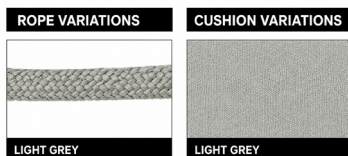

MATERIALS:

Aluminum frame in powder coating, in rope design.
Rope with rubber inside
Cushion seat in waterproof leatherette fabric.
Weatherproof and sunlight (UV) structure. Stackable.