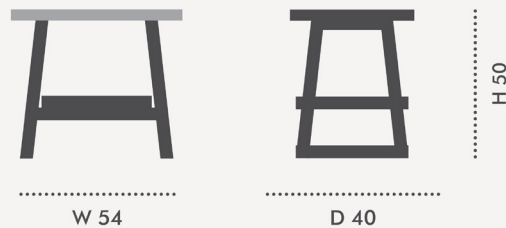

TECHNICAL DATA SHEET: CIRO Side Table

DIMENSIONS:

Width: 54 cm Depth: 40 cm Height: 50 cm

Elegant and functional, this side table is crafted from solid beech wood and offered in a curated selection of refined finishes. Its timeless design makes it a versatile and sophisticated complement to any interior, combining practicality with understated style.

MATERIALS:

Beech Solid Wood
Black Finish

Beech Wood

TECHNICAL SPECIFICATIONS:

KEY FEATURES:

Durable
Construction

Solid
Wood Frame