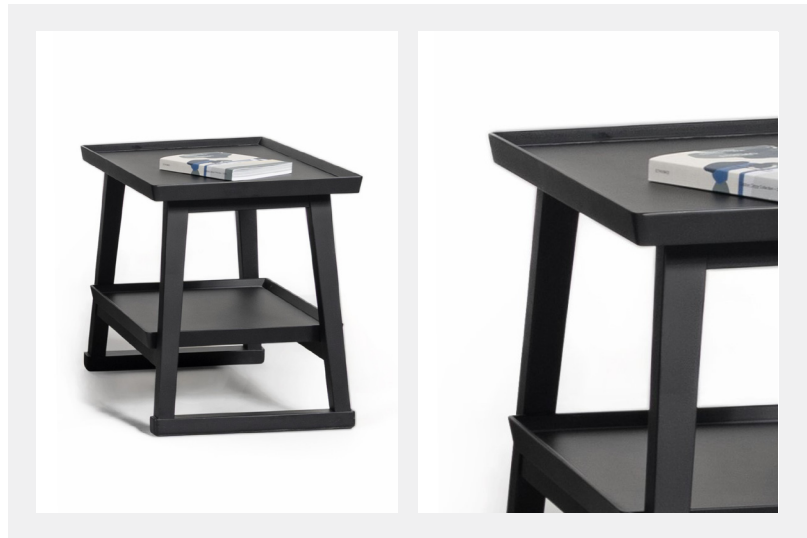

TECHNICAL DATA SHEET: CIRO Side Table

DIMENSIONS:

Width: 54 cm Depth: 40 cm Height: 50 cm

Elegant and functional, this side table is crafted from solid beech wood and offered in a curated selection of refined finishes. Its timeless design makes it a versatile and sophisticated complement to any interior, combining practicality with understated style.

MATERIALS:

Beech Solid Wood
Black Finish

Beech Wood

TECHNICAL SPECIFICATIONS:

KEY FEATURES:

Durable
Construction

Solid
Wood Frame