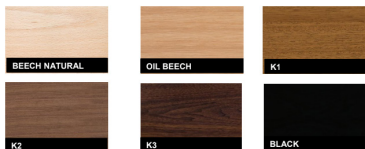

TECHNICAL DATA SHEET: CIRO Coffee Table

DIMENSIONS:

Width: 180 cm Depth: 100 cm Height: 48 cm

Elegant and functional, this coffee table is crafted from solid beech wood and offered in a curated selection of wood finishes. Its versatile design seamlessly complements both classic and contemporary interiors, making it a sophisticated centerpiece for any living room and occasion.

MATERIALS:

Beech solid wood in adjustable paint, adjustable top in HPL or ceramic.

WOOD COLOUR VARIATIONS:

TECHNICAL SPECIFICATIONS:

KEY FEATURES:

Durable
Construction

Solid
Wood Frame