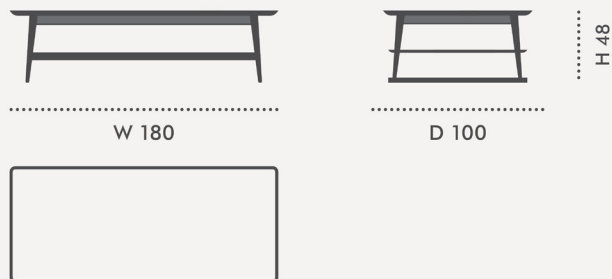

TECHNICAL DATA SHEET: CIRO Coffee Table

DIMENSIONS:

Width: 180 cm Depth: 100 cm Height: 48 cm

Elegant and functional, this coffee table is crafted from solid beech wood and offered in a curated selection of wood finishes. Its versatile design seamlessly complements both classic and contemporary interiors, making it a sophisticated centerpiece for any living room and occasion.

MATERIALS:

Beech solid wood in adjustable paint, adjustable top in HPL or ceramic.

WOOD COLOUR VARIATIONS:

TECHNICAL SPECIFICATIONS:

KEY FEATURES:

Durable
Construction

Solid
Wood Frame