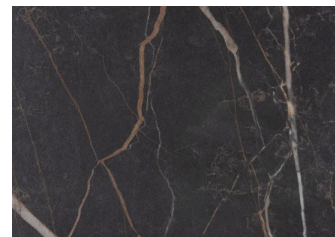

3482 SAMAS URBAN