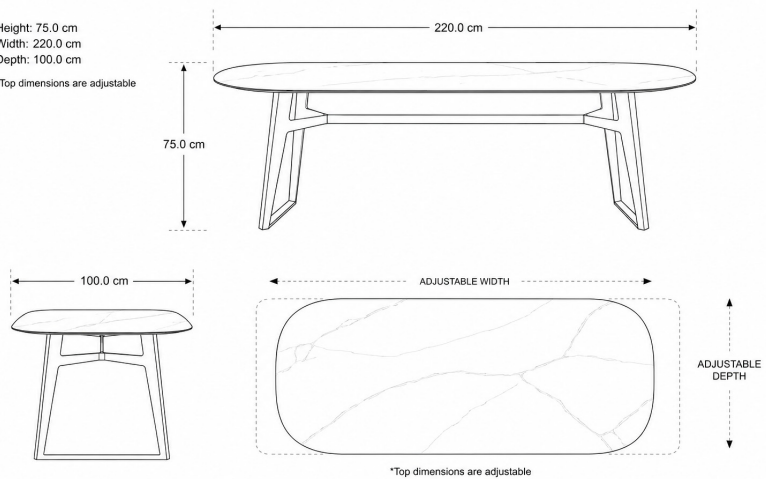

TECHNICAL DATA SHEET: CESCO Dining Table

DIMENSIONS:

Width: 220 cm Depth: 100 cm Height: 75 cm

Featuring a solid metal base with an adjustable top in HPL, ceramic, or solid wood, this dining table blends functionality with style. Its sleek metal frame introduces a modern edge, while superior durability ensures it withstands daily use with effortless elegance.

*Top dimensions are adjustable

MATERIALS:

Solid metal base with adjustable top in HPL or Ceramic or Solid Wood

TECHNICAL SPECIFICATIONS:

Height: 75.0 cm
Width: 220.0 cm
Depth: 100.0 cm
*Top dimensions are adjustable