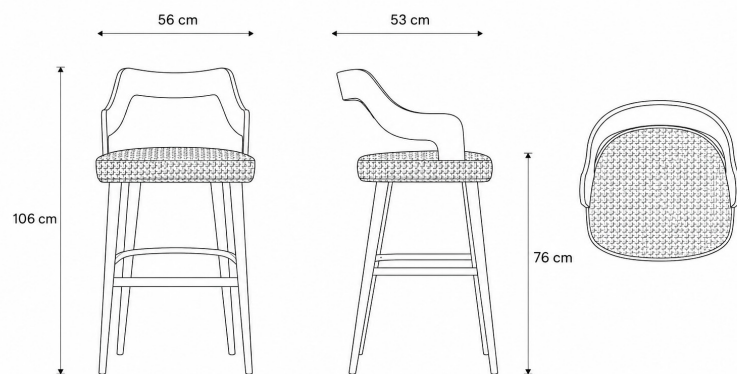

TECHNICAL SPECIFICATIONS: