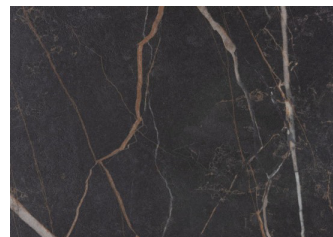

MATERIALS:

Solid wood cylindrical base with adjustable top in HPL or Ceramic or Wood

WOOD COLOUR VARIATIONS:

TECHNICAL SPECIFICATIONS:

KEY FEATURES:

CERAMIC COLOR VARIATIONS:

HPL TOP COLLECTION

3103

3190

1464

1452

3327 PORFIDO CHIARO

3482 SAMAS URBAN

2810

2853

3379 ATENA GRIGIO