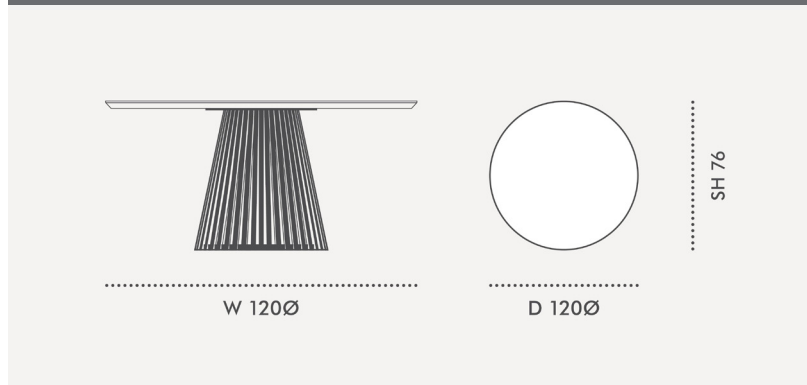

TECHNICAL DATA SHEET: CARMELLO Dining Table

DIMENSIONS:

Width: 120Ø cm Depth: 120Ø cm Height: 76 cm *Dimensions are adjustable

This dining table features a round top paired with a distinctive slatted wooden pedestal base, crafted from a selection of premium solid woods. Designed to provide a refined, high-quality dining surface, it is available with a solid wood or HPL top and is equally suited for sophisticated indoor or outdoor spaces, from elegant homes to upscale restaurants.

MATERIALS:

Solid wood cylindrical base with adjustable top in HPL or Ceramic or Wood

WOOD COLOUR VARIATIONS:

TECHNICAL SPECIFICATIONS:

KEY FEATURES:

CERAMIC COLOR VARIATIONS:

HPL TOP COLLECTION

3103