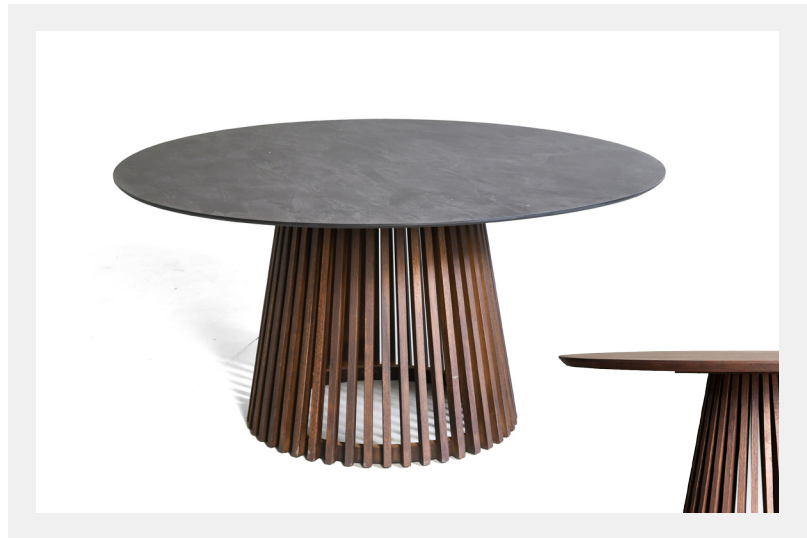

TECHNICAL DATA SHEET: CARMELLO Dining Table

DIMENSIONS:

Width: 120Ø cm Depth: 120Ø cm Height: 76 cm *Dimensions are adjustable

This dining table features a round top paired with a distinctive slatted wooden pedestal base, crafted from a selection of premium solid woods. Designed to provide a refined, high-quality dining surface, it is available with a solid wood or HPL top and is equally suited for sophisticated indoor or outdoor spaces, from elegant homes to upscale restaurants.

MATERIALS:

Solid wood cylindrical base with adjustable top in HPL or Ceramic or Wood

WOOD COLOUR VARIATIONS:

TECHNICAL SPECIFICATIONS:

KEY FEATURES:

CERAMIC COLOR VARIATIONS:

HPL TOP COLLECTION

3103