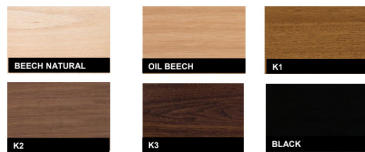

TECHNICAL DATA SHEET: CARMELLO Dining Table

DIMENSIONS:

Width: 120Ø cm Depth: 120Ø cm Height: 76 cm *Dimensions are adjustable

This dining table features a round top paired with a distinctive slatted wooden pedestal base, crafted from a selection of premium solid woods. Designed to provide a refined, high-quality dining surface, it is available with a solid wood or HPL top and is equally suited for sophisticated indoor or outdoor spaces, from elegant homes to upscale restaurants.

MATERIALS:

Solid wood cylindrical base with adjustable top in HPL or Ceramic or Wood

WOOD COLOUR VARIATIONS:

TECHNICAL SPECIFICATIONS:

KEY FEATURES:

CERAMIC COLOR VARIATIONS:

HPL TOP COLLECTION

3103