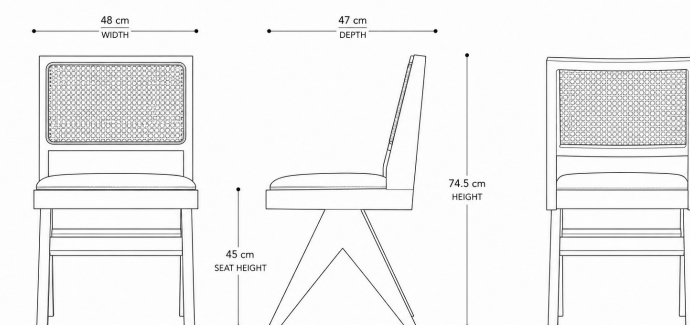

## DIMENSIONS:

Width:	Depth:	Height:	Seat Height:
48 cm	47 cm	74.5 cm	45 cm

Crafted with a solid beech wood frame and a woven rattan backrest, this chair is defined by bold angular legs and clean, straight lines. The upholstered seat adds a layer of comfort, balancing structure with softness. Distinctive and characterful, it is a striking addition to any dining setting, bringing both visual strength and refined elegance to the space.

## TECHNICAL SPECIFICATIONS:

CHAIR – TECHNICAL DRAWING

Width: 48 cm  
Depth: 47 cm  
Height: 74.5 cm  
Seat Height: 45 cm