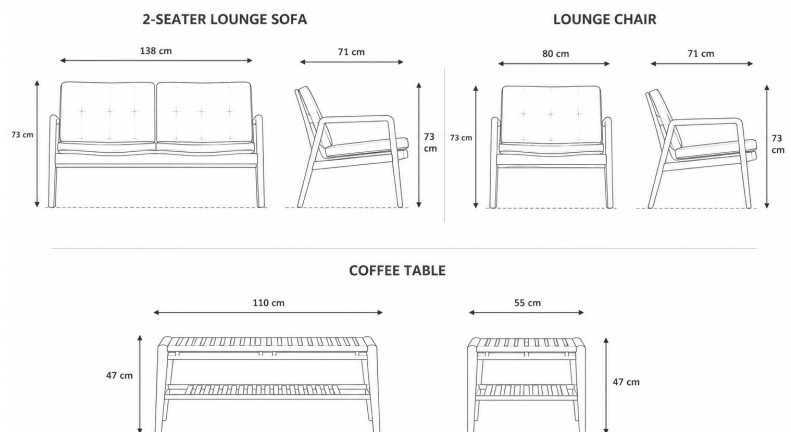

TECHNICAL SPECIFICATIONS:

KEY FEATURES:

- Durable Construction
- Comfort Cushioning
- Premium Upholstery
- Solid Wood Frame