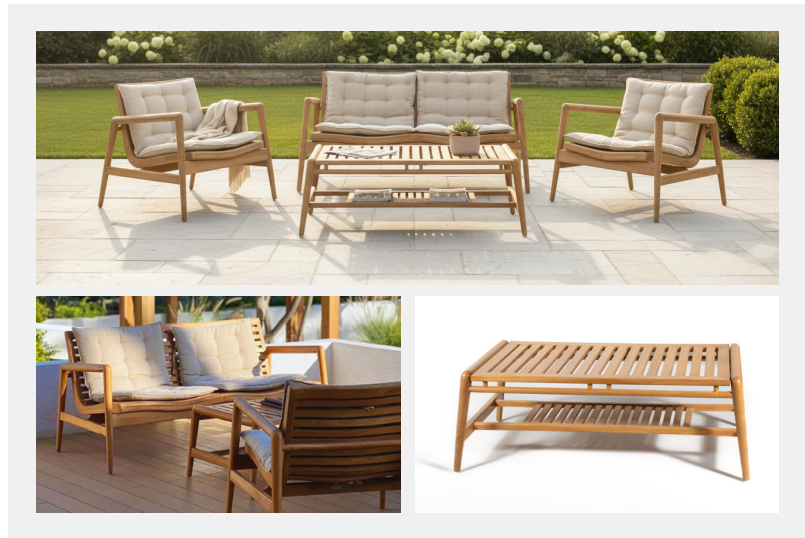

TECHNICAL DATA SHEET: BALI Sofa Set

DIMENSIONS:

2-Seater lounge sofa: W138 x D71 x H73 cm
 Lounge chair: W80 x D71 x H73 cm

The Bali outdoor lounge Set combines a sofa, two lounge chairs, and a coffee table in a stunning ensemble, crafted from exquisite solid teak wood. Its elegant design brings warmth, style and sophistication to any outdoor living space.

MATERIALS:

Solid teak wood and features plush cushions upholstered in fabric.

WOOD VARIATIONS

TEAK WOOD

CUSHION VARIATIONS

LINEN BEIGE

TECHNICAL SPECIFICATIONS:

KEY FEATURES:

- Durable Construction
- Comfort Cushioning
- Premium Upholstery
- Solid Wood Frame