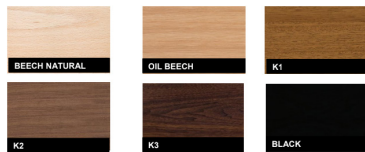

WOOD COLOUR VARIATIONS: