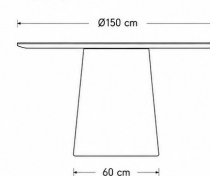

TECHNICAL DATA SHEET: ART-402 Dining Table

DIMENSIONS:

Width: 150 cm   Depth: 150 cm   Height: 76 cm   *Dimensions are adjustable

This selected object is the ART-402 Dining Table from Klirco Furnishings. This elegant, contemporary round dining table features a beautifully grained, veneered wood tabletop. It is supported by a distinctive, sculptural pedestal base shaped as a rounded trapezoid. Part of their custom-made indoor collection, this statement piece blends high-end craftsmanship with modern geometry, and it can be ordered in various tailored materials and custom finishes to fit specific interior spaces.

MATERIALS:

Solid oak wood cylindrical base with adjustable top in HPL or Ceramic or Wood

WOOD COLOUR VARIATIONS:

TECHNICAL SPECIFICATIONS:

SIDE VIEW

SPECIFICATIONS

TOP:
Wood veneer
Thickness: 2.5 cm
BASE:
Metal
OVERALL HEIGHT:
75 cm

KEY FEATURES:

CERAMIC COLOR VARIATIONS: