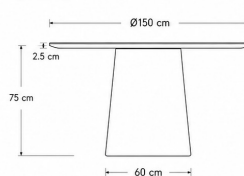

TECHNICAL DATA SHEET: ART-402 Dining Table

DIMENSIONS:

Width: 150 cm   Depth: 150 cm   Height: 76 cm   *Dimensions are adjustable

This selected object is the ART-402 Dining Table from Klirco Furnishings. This elegant, contemporary round dining table features a beautifully grained, veneered wood tabletop. It is supported by a distinctive, sculptural pedestal base shaped as a rounded trapezoid. Part of their custom-made indoor collection, this statement piece blends high-end craftsmanship with modern geometry, and it can be ordered in various tailored materials and custom finishes to fit specific interior spaces.

MATERIALS:

Solid oak wood cylindrical base with adjustable top in HPL or Ceramic or Wood

WOOD COLOUR VARIATIONS:

TECHNICAL SPECIFICATIONS:

FRONT VIEW

SPECIFICATIONS

TOP:
Wood veneer
Thickness: 2.5 cm
BASE:
Metal
OVERALL HEIGHT:
75 cm

KEY FEATURES:

CERAMIC COLOR VARIATIONS: