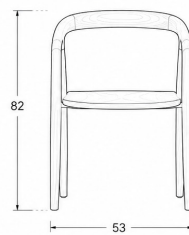

TECHNICAL SPECIFICATIONS:

ARISTA ARMCHAIR

TECHNICAL DRAWING

All dimensions in cm

FRONT VIEW