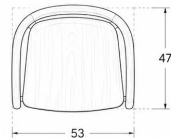

DIMENSIONS	
Width (Overall)	53 cm
Depth (Overall)	47 cm
Height (Overall)	82 cm
Seat Height	47 cm

TOP VIEW