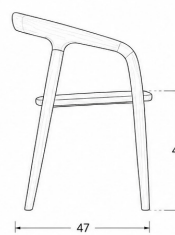

TECHNICAL DATA SHEET:

EL HIERO Lounge Chair

DIMENSIONS:

Width:	Depth:	Height:	Seat Height:
53 cm	47 cm	82 cm	47 cm

The Arista dining Armchair is a refined blend of mid-century inspiration and contemporary elegance, crafted from solid teak with meticulous attention to detail. Available in a variety of finishes, it offers timeless style with modern appeal.

MATERIALS:

Teak Solid Wood Frame

TECHNICAL SPECIFICATIONS:

ARISTA ARMCHAIR

TECHNICAL DRAWING

All dimensions in cm

SIDE VIEW

DIMENSIONS	
Width (Overall)	53 cm
Depth (Overall)	47 cm
Height (Overall)	82 cm
Seat Height	47 cm

KEY FEATURES:

Durable
Construction

Solid
Wood Frame

Sustainable
Materials

UV
Resistant