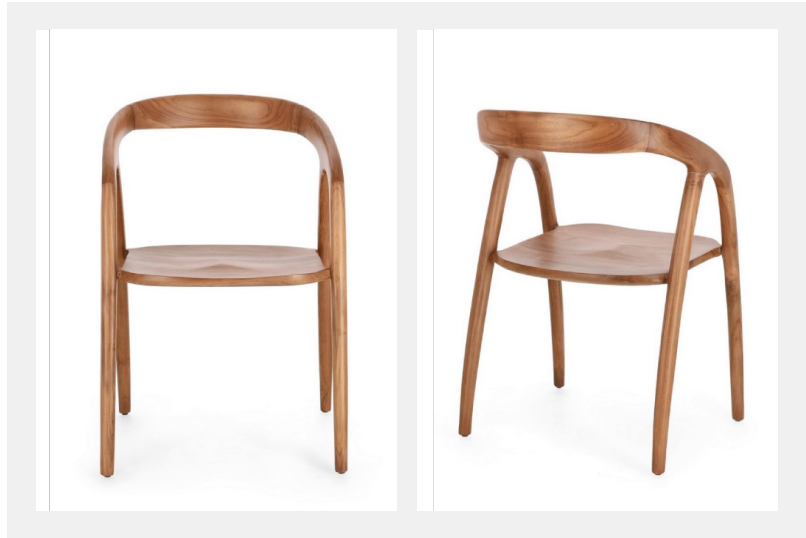

TECHNICAL DATA SHEET:

EL HIERO Lounge Chair

DIMENSIONS:

Width:	Depth:	Height:	Seat Height:
53 cm	47 cm	82 cm	47 cm

The Arista dining Armchair is a refined blend of mid-century inspiration and contemporary elegance, crafted from solid teak with meticulous attention to detail. Available in a variety of finishes, it offers timeless style with modern appeal.

MATERIALS:

Teak Solid Wood Frame

TECHNICAL SPECIFICATIONS:

ARISTA ARMCHAIR

TECHNICAL DRAWING

All dimensions in cm

DIMENSIONS	
Width (Overall)	53 cm
Depth (Overall)	47 cm
Height (Overall)	82 cm
Seat Height	47 cm

KEY FEATURES:

Durable
Construction

Solid
Wood Frame

Sustainable
Materials

UV
Resistant