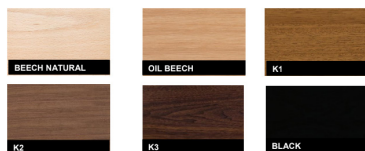

## MATERIALS:

Beech solid wood frame, polyurethane foam padding; adjustable leather or fabric upholstery.

## WOOD COLOUR VARIATIONS: