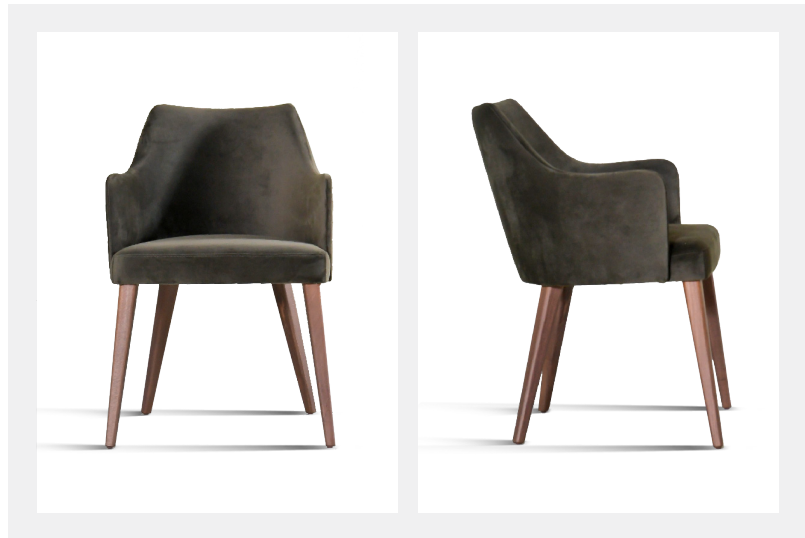

## DIMENSIONS:

Width:	Depth:	Height:	Seat Height:
56 cm	46 cm	80 cm	47 cm

Designed to provide total relaxation, the Amavi chair embodies a harmonious balance of comfort and elegance. Its sculptural form, defined by graceful lines and a meticulously crafted solid wood shell, creates a timeless and inviting presence.

Thoughtfully designed for multipurpose use, the AMAVI Chair adapts effortlessly to a variety of interiors. The base is available in either solid wood or metal, allowing for tailored aesthetic expression while ensuring lasting stability and craftsmanship.

## MATERIALS:

Beech solid wood frame, polyurethane foam padding; adjustable leather or fabric upholstery.

## KEY FEATURES:

Solid Wood Frame

Comfort Cushioning

Premium Upholstery

Durable Construction