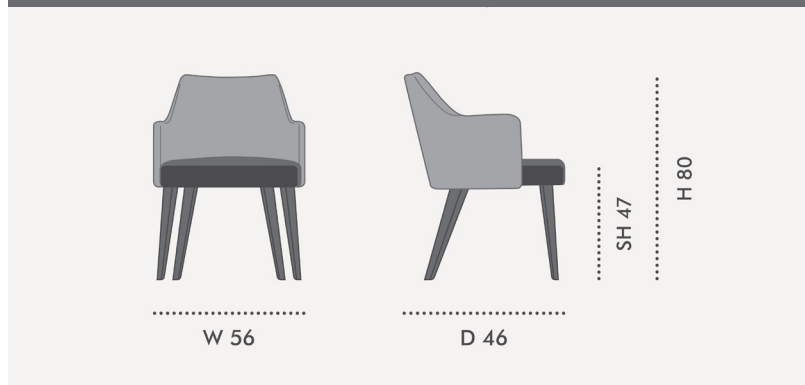

TECHNICAL SPECIFICATIONS:

KEY FEATURES:

Solid Wood Frame

Comfort Cushioning

Premium Upholstery

Durable Construction