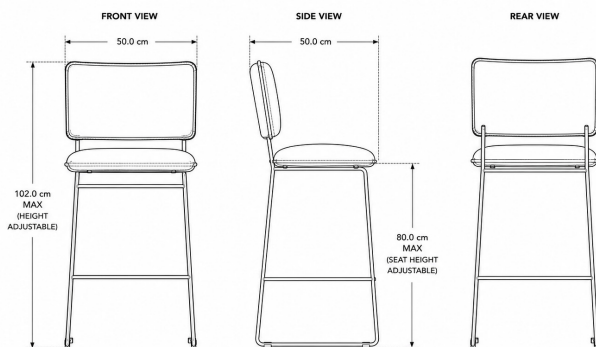

TECHNICAL SPECIFICATIONS:

STOOL – TECHNICAL DRAWING