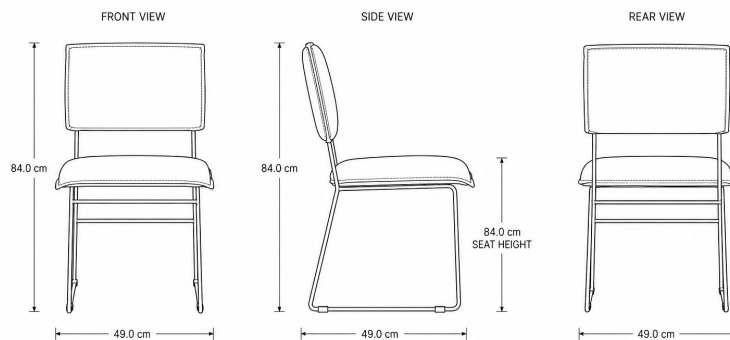

## DIMENSIONS:

Width:	Depth:	Height:	Seat Height:
50cm	50 cm	102 cm	80 cm

Designed to deliver total relaxation and a well-deserved sense of rest after a demanding day, the Amaro chair is an elegant expression of comfort and versatility. Its refined shape and fluid lines create a timeless silhouette that enhances a wide range of interiors.

### CHAIR – TECHNICAL DRAWING

HEIGHT	84.0 cm
WIDTH	49.0 cm
DEPTH	49.0 cm
SEAT HEIGHT	84.0 cm

All dimensions are in centimeters (cm).