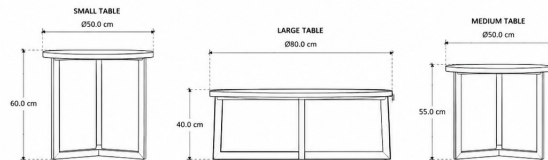

TECHNICAL DATA SHEET: AMADEO Coffee Table

DIMENSIONS:

Small: H60 cm × Diameter 50 cm

Medium: H55 cm × Diameter 50 cm

Large: H40 cm × Diameter 80 cm

Modern and minimal, these coffee tables are available in three sizes and feature a sleek matt black metal base paired with a customisable HPL tabletops. Combining durability with contemporary style, they are a versatile and elegant addition to any interior setting.

**Adjustable dimensions

MATERIALS:

Solid wood base, adjustable top in HPL or Ceramic or Solid wood

TECHNICAL SPECIFICATIONS:

TOP VIEW

FRONT VIEW

SPECIFICATIONS

KEY FEATURES:

CERAMIC COLOR VARIATIONS: