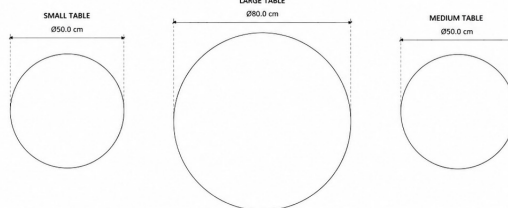

TECHNICAL SPECIFICATIONS:

TOP VIEW