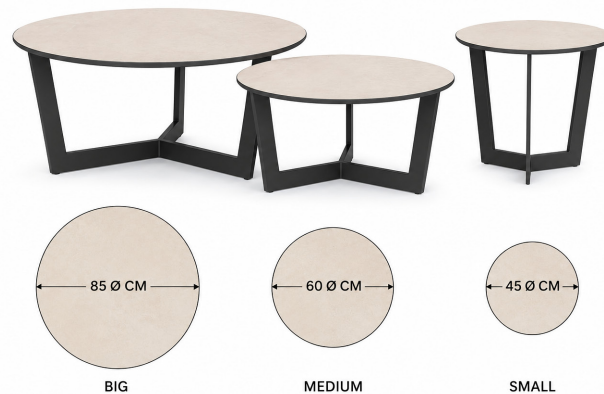

TECHNICAL DATA SHEET: ALONZO Coffee Table

DIMENSIONS:

Big: 85Ø cm

Medium: 60Ø cm

Small: 45Ø cm

Modern and minimal, these coffee tables are available in three sizes and feature a sleek matt black metal base paired with a customisable HPL tabletops. Combining durability with contemporary style, they are a versatile and elegant addition to any interior setting.

MATERIALS:

Solid metal frame, adjustable top in HPL or Ceramic

TECHNICAL SPECIFICATIONS:

KEY FEATURES:

CERAMIC COLOR VARIATIONS:

HPL TOP COLLECTION

3103

5054