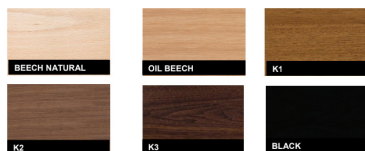

TECHNICAL DATA SHEET: ALBERTA Bar Stool

DIMENSIONS:

Width:	Depth:	Height:	Seat Height:
53 cm	55 cm	106 cm	78 cm

Crafted from solid beech wood with a customizable painted finish, the Alberta Bar Stool combines thoughtful design with exceptional comfort. Its concave form gently cradles the user, while polyurethane foam padding and adjustable leather or fabric upholstery provide tailored support. Designed to invite relaxation, Alberta is a versatile and elegant addition to any interior setting.

MATERIALS:

Beech solid wood frame, polyurethane foam padding; adjustable leather or fabric upholstery.

WOOD COLOUR VARIATIONS:

TECHNICAL SPECIFICATIONS:

KEY FEATURES:

Durable Construction

Comfort Cushioning