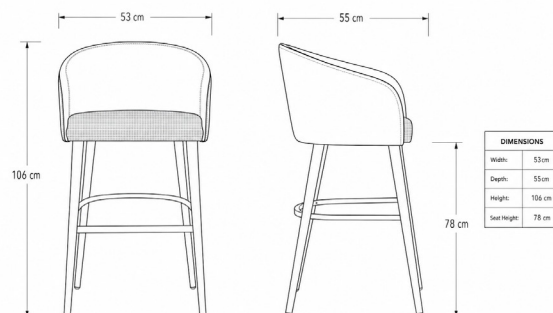

TECHNICAL SPECIFICATIONS:

KEY FEATURES:

Durable Construction

Comfort Cushioning

Premium Upholstery

Solid Wood Frame