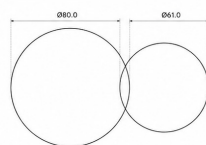

TECHNICAL DATA SHEET: **ABERTO Coffee Table**

DIMENSIONS:

Large: Height 40 cm, Diameter 80 cm
Small: Height 34 cm, Diameter 61 cm
*Custom dimensions available upon request.

This dining table features a round top paired with a distinctive slatted wooden pedestal base, crafted from a selection of premium solid woods. Designed to provide a refined, high-quality dining surface, it is available with a solid wood or HPL top and is equally suited for sophisticated indoor or outdoor spaces, from elegant homes to upscale restaurants.

MATERIALS:

Solid metal paint, adjustable top in HPL or Ceramic

TECHNICAL SPECIFICATIONS:

COFFEE TABLES - BIG & SMALL

TOP VIEW

FRONT VIEW

SIDE VIEW

DETAILS

Adjustable top
HPL or Ceramic

Solid metal
painted finish

NOTES

KEY FEATURES:

Durable
Construction

Solid
Metal Frame

CERAMIC COLOR VARIATIONS: