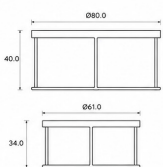

TECHNICAL DATA SHEET: **ABERTO Coffee Table**

DIMENSIONS:

Large: Height 40 cm, Diameter 80 cm
Small: Height 34 cm, Diameter 61 cm
*Custom dimensions available upon request.

This dining table features a round top paired with a distinctive slatted wooden pedestal base, crafted from a selection of premium solid woods. Designed to provide a refined, high-quality dining surface, it is available with a solid wood or HPL top and is equally suited for sophisticated indoor or outdoor spaces, from elegant homes to upscale restaurants.

MATERIALS:

Solid metal paint, adjustable top in HPL or Ceramic

TECHNICAL SPECIFICATIONS:

COFFEE TABLES - BIG & SMALL

TOP VIEW

FRONT VIEW

SIDE VIEW

DETAILS

Adjustable top
HPL or Ceramic

Solid metal
painted finish

NOTES

KEY FEATURES:

Durable
Construction

Solid
Metal Frame

CERAMIC COLOR VARIATIONS: