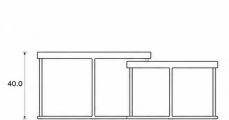

TECHNICAL DATA SHEET: **ABERTO Coffee Table**

DIMENSIONS:

Large: Height 40 cm, Diameter 80 cm
Small: Height 34 cm, Diameter 61 cm
*Custom dimensions available upon request.

This dining table features a round top paired with a distinctive slatted wooden pedestal base, crafted from a selection of premium solid woods. Designed to provide a refined, high-quality dining surface, it is available with a solid wood or HPL top and is equally suited for sophisticated indoor or outdoor spaces, from elegant homes to upscale restaurants.

MATERIALS:

Solid metal paint, adjustable top in HPL or Ceramic

TECHNICAL SPECIFICATIONS:

COFFEE TABLES - BIG & SMALL

TOP VIEW

FRONT VIEW

SIDE VIEW

DETAILS

Adjustable top
HPL or Ceramic

Solid metal
painted finish

NOTES

KEY FEATURES:

Durable
Construction

Solid
Metal Frame

CERAMIC COLOR VARIATIONS: